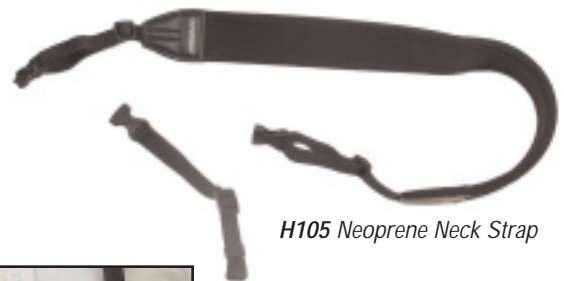

H105 Neoprene Neck Strap