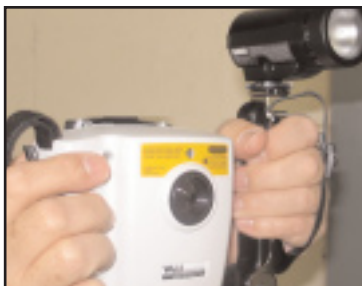

*Thermal Imager includes Pocket PC, Pistol Grip and Cable*

*Heat Spy Imager Camera is delivered complete in a Rugged Carrying Case.*

*H100 Pistol Grip Handle (Included)*

*HSIPPC Standard HP Pocket PC (Included)*

*FA122A HP USB/Serial Auto Sync Cable (Included)*

*H102 - ReadyLite*

*H101 Folding Handle*

*H105 Neoprene Neck Strap*

*Camera, Pocket PC and ReadyLite shown attached to the Folding Handle, add a digital camera to take digital pictures and store for later reporting.*